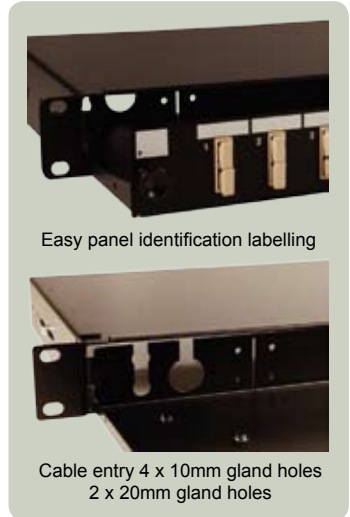

Sliding Patch Panels

S07 - Sliding 12 Port Vertical SC Duplex / LC QUAD Patch Panel

SAVE MONEY
Buy In Bulk

Unloaded Panel S07XXX00

	SC Multimode Duplex	
	S07 (12 port)	With
	S07SCM04	4 adapters
	S07SCM08	8 adapters
	S07SCM12	12 adapters
Adapter only part no. SCUDPHRBEIGE		

Cable Management & Accessories
See pages 78

Specification

Width: 19" - 483mm Depth: 200mm Height: 1U Weight: 2.8kg Fully loaded Colour: Black (available in grey)
Cable entry 4 x 10mm gland holes 2 x 20mm gland holes